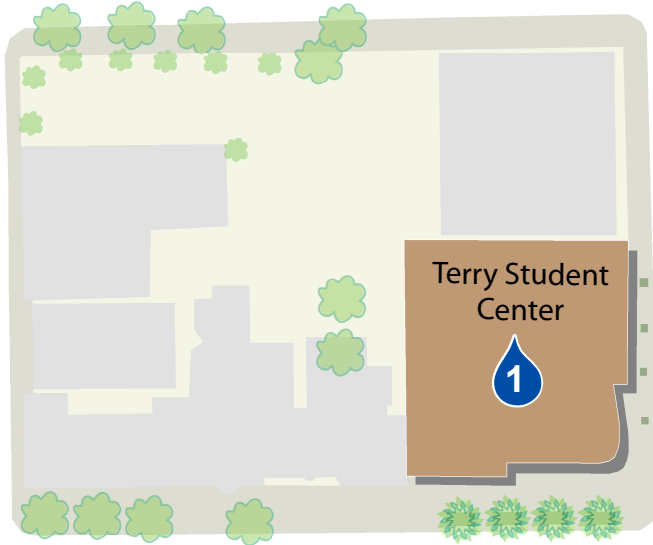

Water Tower Campus Water Refill Stations

CONNORS

E. CHESTNUT ST.

N. WABASH AVE.

Locations in Buildings

LOCATED ON FLOOR(S)

Terry Student Center.....3
 School of Communication..... 1
 Corboy Law Center... 1,2,3,4,5,6,10
 Lewis Tower.....7
 Maguire Hall.....1,3

NUMBER & ACCESSIBILITY

Number of Water Bottle Refill Stations per Building

Academics & Student Services

Residence Halls

E. PEARSON ST.

N. STATE ST.

N. RUSH ST.

N. MICHIGAN AVE.

E. CHICAGO AVE.

I. RUSH ST.