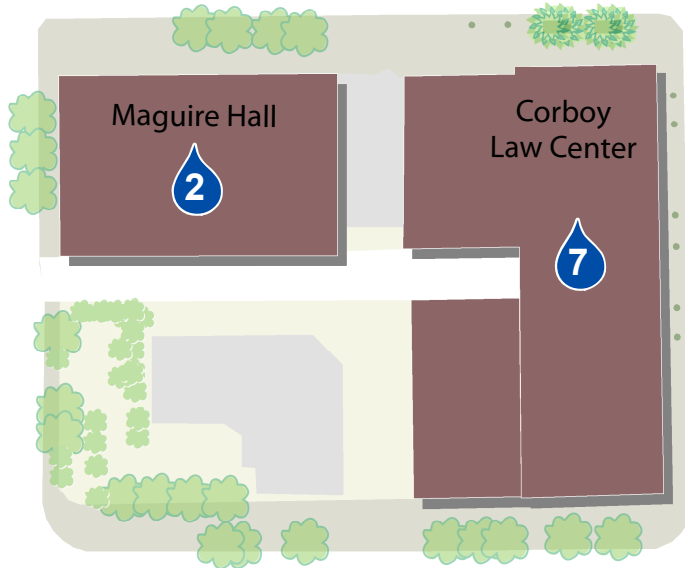

Water Tower Campus Water Refill Stations

CONNORS

E. CHESTNUT ST.

N. WABASH AVE.

Locations in Buildings

LOCATED ON FLOOR(S)

Terry Student Center.....3
 School of Communication..... 1
 Corboy Law Center... 1,2,3,4,5,6,10
 Lewis Tower.....7
 Maguire Hall.....1,3

NUMBER & ACCESSIBILITY

Number of Water Bottle Refill Stations per Building

Academics & Student Services

Residence Halls

E. PEARSON ST.

N. STATE ST.

N. RUSH ST.

N. MICHIGAN AVE.

E. CHICAGO AVE.

I. RUSH ST.