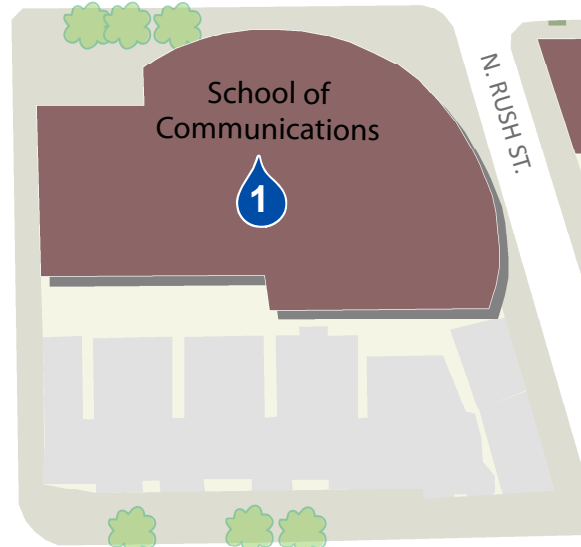

Water Tower Campus Water Refill Stations

CONNORS

E. CHESTNUT ST.

N. WABASH AVE.

Locations in Buildings

LOCATED ON FLOOR(S)

Terry Student Center.....3
 School of Communication..... 1
 Corboy Law Center... 1,2,3,4,5,6,10
 Lewis Tower.....7
 Maguire Hall.....1,3

NUMBER & ACCESSIBILITY

Number of Water Bottle Refill Stations per Building

Academics & Student Services

Residence Halls

E. PEARSON ST.

N. STATE ST.

N. RUSH ST.

N. MICHIGAN AVE.

E. CHICAGO AVE.

I. RUSH ST.